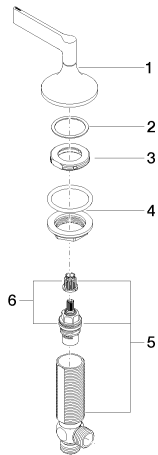

Sink - VAIA

Deck valve clockwise-closing hot - Dark Platinum matte

Article number: 20 000 818-99

- 1-1/4" hole diameter
- Flange diameter 2-3/8"
- Fittings group in compliance with DIN 4109: 1
- (ADA)

Dark Platinum matte

Dimensional drawing

All dimensions in mm / inch = mm x 0,0394

Sink - VAIA

Deck valve clockwise-closing hot - Dark Platinum matte

Article number: 20 000 818-99

Flow rate chart

Sink - VAIA

Deck valve clockwise-closing hot - Dark Platinum matte

Article number: 20 000 818-99

Other surface finishes

polished chrome
20 000 818-00

platinum matte
20 000 818-06

Dark Brass matte
20 000 818-16

Dark Bronze matte
20 000 818-17

More custom finish options are available via special production (xTra Service). Please see our finish matrix for availability and pricing or contact a Dornbracht representative.

Spare parts list

Number	Item Number	Designation	Number of units
1	90 20 80 013 00-99	Operating element - Dark Platinum matte	1
2	09 28 10 003 90	Washer -	1
3	09 24 01 028 90	Ring -	1
4	04 23 10 032 46 90	Mounting bracket -	1
5	04 17 11 055 31 90	Deck valve -	1
6	90 90 03 131 00 90	Ceramic cartridge clockwise-closing -	1