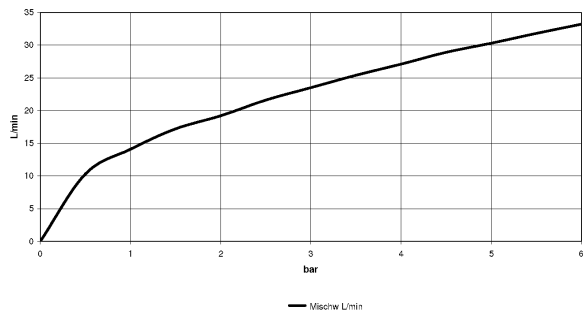

Dimensional drawing

All dimensions in mm / inch = mm x 0,0394

Sink - VAIA

Deck valve clockwise-closing hot - Dark Platinum matte

Article number: 20 000 818-99

Flow rate chart

Sink - VAIA

Deck valve clockwise-closing hot - Dark Platinum matte