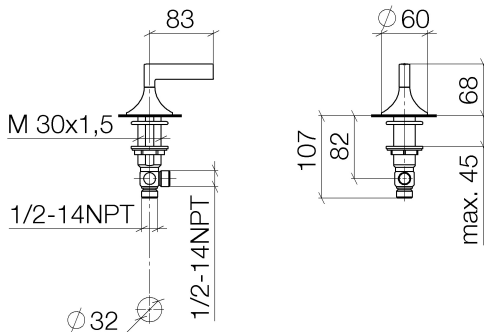

Sink - VAIA

Deck valve clockwise-closing hot - Dark Platinum matte

Article number: 20 000 818-99

- 1-1/4" hole diameter
- Flange diameter 2-3/8"
- Fittings group in compliance with DIN 4109: 1
- (ADA)

Dark Platinum matte

Dimensional drawing

All dimensions in mm / inch = mm x 0,0394

Sink - VAIA

Deck valve clockwise-closing hot - Dark Platinum matte

Article number: 20 000 818-99

Flow rate chart

Sink - VAIA

Deck valve clockwise-closing hot - Dark Platinum matte

Spare parts list

Number	Item Number	Designation	Number of units
1	90 20 80 013 00-99	Operating element - Dark Platinum matte	1
2	09 28 10 003 90	Washer -	1
3	09 24 01 028 90	Ring -	1
4	04 23 10 032 46 90	Mounting bracket -	1
5	04 17 11 055 31 90	Deck valve -	1
6	90 90 03 131 00 90	Ceramic cartridge clockwise-closing -	1